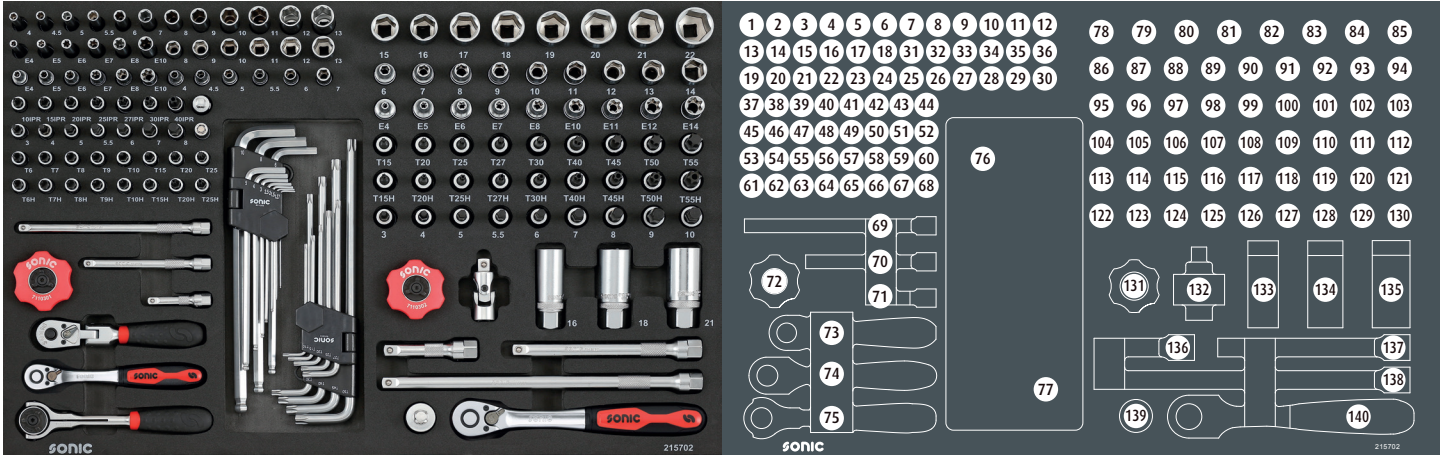

215702

	NO	Sonic NO	Size	Length	Q'ty
	1	2155004	4mm	50mm	
	2	21550045	4.5mm	50mm	
	3	2155005	5mm	50mm	
	4	21550055	5.5mm	50mm	
	5	2155006	6mm	50mm	
	6	2155007	7mm	50mm	
	7	2155008	8mm	50mm	
	8	2155009	9mm	50mm	
	9	2155010	10mm	50mm	
	10	2155011	11mm	50mm	
	11	2155012	12mm	50mm	
	12	2155013	13mm	50mm	
	13	2165004	E4	50mm	
	14	2165005	E5	50mm	
	15	2165006	E6	50mm	
	16	2165007	E7	50mm	
	17	2165008	E8	50mm	
	18	2165010	E10	50mm	
	19	21604	E4	25mm	
	20	21605	E5	25mm	
	21	21606	E6	25mm	
	22	21607	E7	25mm	
	23	21608	E8	25mm	
	24	21610	E10	25mm	
	25	21504	4mm	25mm	
	26	21545	4.5mm	25mm	
	27	21505	5mm	25mm	
	28	21555	5.5mm	25mm	
	29	21506	6mm	25mm	
	30	21507	7mm	25mm	
	31	21508	8mm	25mm	
	32	21509	9mm	25mm	
	33	21510	10mm	25mm	
	34	21511	11mm	25mm	
	35	21512	12mm	25mm	
	36	21513	13mm	25mm	
	37	8153710	10IPR	37mm	
	38	8153715	15IPR	37mm	
	39	8153720	20IPR	37mm	
	40	8153725	25IPR	37mm	
	41	8153727	27IPR	37mm	
	42	8153730	30IPR	37mm	

	NO	Sonic NO	Size	Length	Q'ty
	43	8153740	40IPR	37mm	
	44	71511	1/4"	37mm	
	45	8143703	3mm	37mm	
	46	8143704	4mm	37mm	
	47	8143705	5mm	37mm	
	48	81437055	5.5mm	37mm	
	49	8143706	6mm	37mm	
	50	8143707	7mm	37mm	
	51	8143708	8mm	37mm	
	52	72225	1/4"	25mm	
	53	8163706	T6	37mm	
	54	8163707	T7	37mm	
	55	8163708	T8	37mm	
	56	8163709	T9	37mm	
	57	8163710	T10	37mm	
	58	8163715	T15	37mm	
	59	8163720	T20	37mm	
	60	8163725	T25	37mm	
	61	8173706	T6H	37mm	
	62	8173707	T7H	37mm	
	63	8173709	T9H	37mm	
	64	8173708	T8H	37mm	
	65	8173710	T10H	37mm	
	66	8173715	T15H	37mm	
	67	8173720	T20H	37mm	
	68	8173725	T25H	37mm	
	69	7141150	1/4"	150mm	
	70	7141100	1/4"	100mm	
	71	7141050	1/4"	50mm	
	72	7110301	1/4"	25mm	
	73	7110101	1/4"	133mm	
	74	7121501	1/4"	148mm	
	75	7110201	1/4"	150mm	
	76	601008	1.27, 1.5, 2, 2.5, 3, 4, 5, 6, 8, 10		

*The inventory order list can also be found on our website under downloads at the specific article.